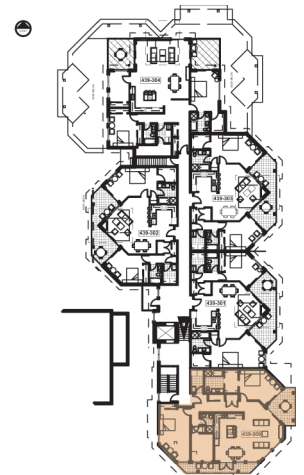

CAMBRIDGE MANOR

2 BEDROOM + DEN + 2 BATHROOMS
1,726 sq. ft. (approx.)

439-300 SECOND LEVEL (WITH 2 BALCONIES)

SECOND LEVEL

Qualicum College Heights Presentation Centre:

427 College Road, Qualicum Beach, BC Canada V9K 1G4
 John Cooper - 1.866.956.6228
 Sean McIntock - 1.800.372.0304