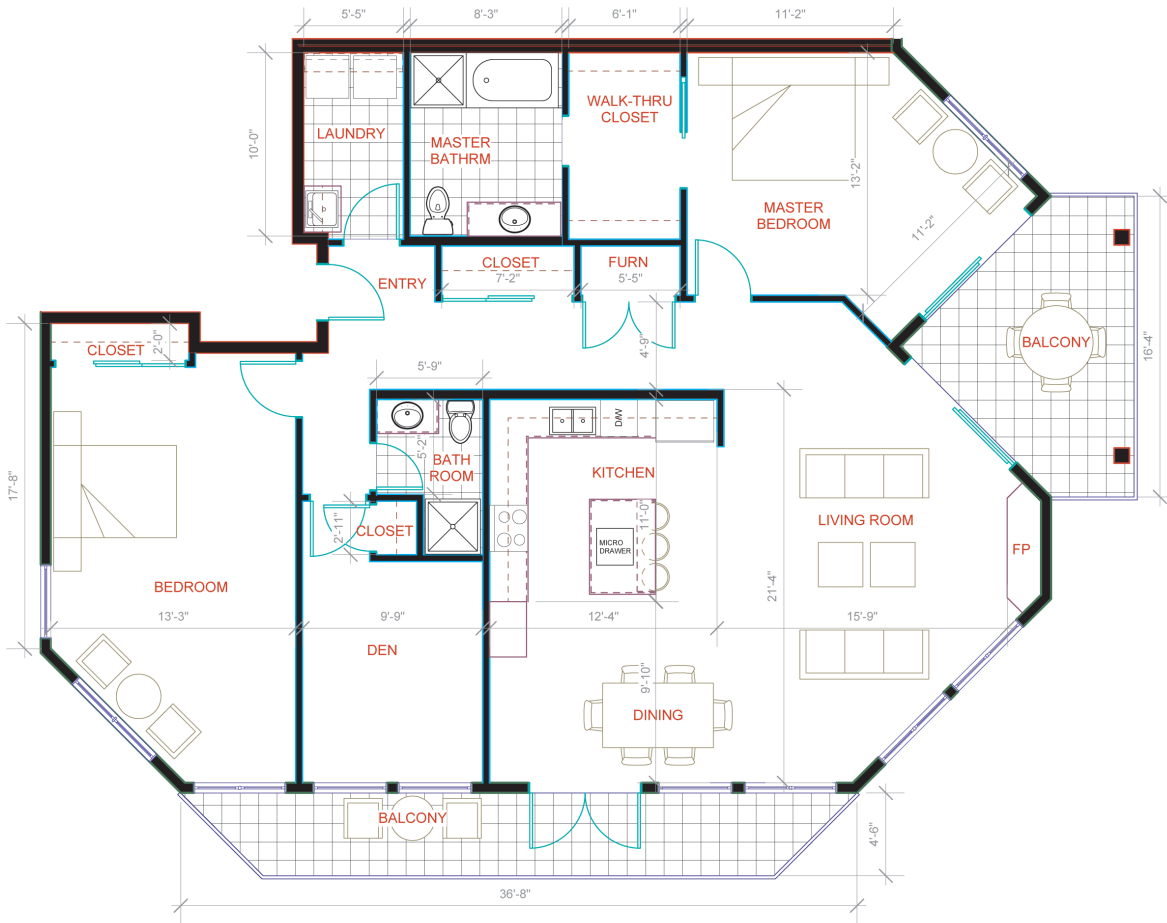

CAMBRIDGE MANOR

2 BEDROOM + DEN + 2 BATHROOMS
1,726 sq. ft. (approx.)

439-300 SECOND LEVEL (WITH 2 BALCONIES)

SECOND LEVEL

Qualicum College Heights Presentation Centre:

427 College Road, Qualicum Beach, BC Canada V9K 1G4
 John Cooper - 1.866.956.6228
 Sean McIntock - 1.800.372.0304