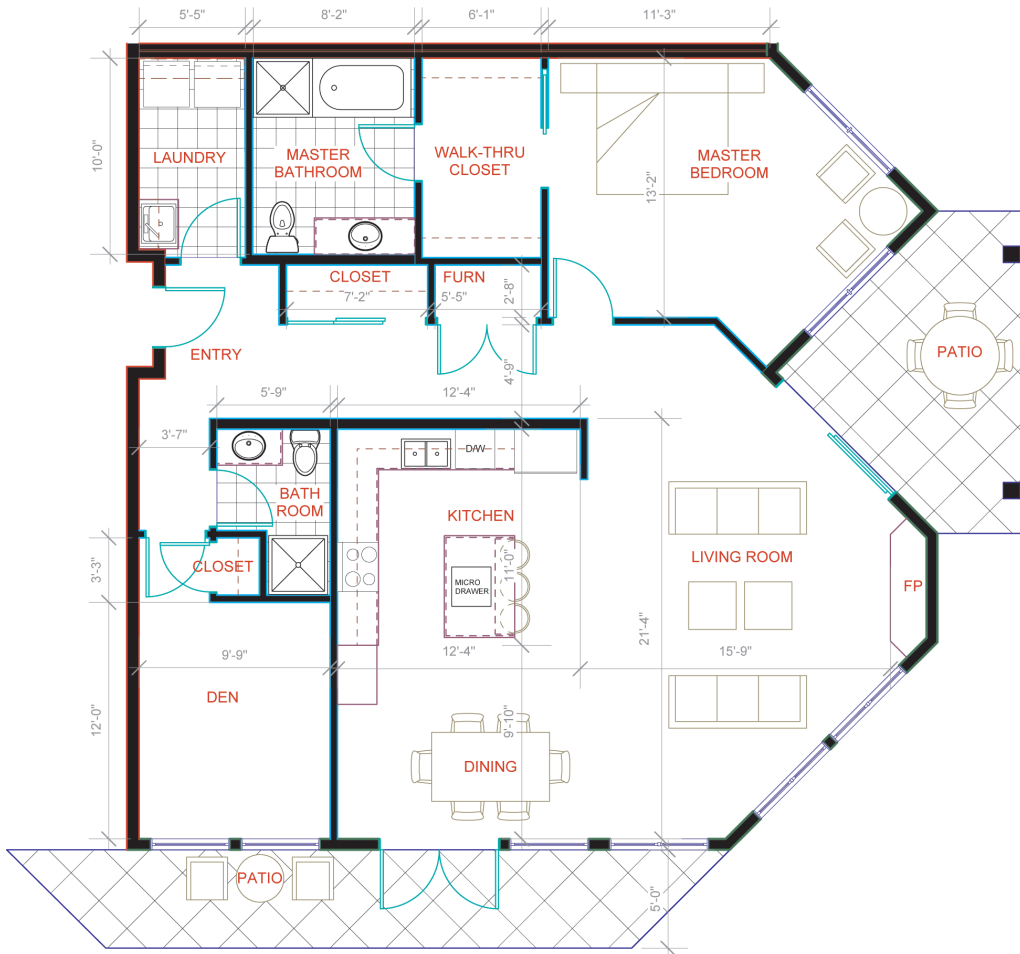

CAMBRIDGE MANOR

1 BEDROOM + DEN + 2 BATHROOMS
1,423 sq. ft. (approx.)

439-200 UPPER GROUND LEVEL (WITH 2 PATIOS)

UPPER GROUND LEVEL

Qualicum College Heights Presentation Centre:

427 College Road, Qualicum Beach, BC Canada V9K 1G4
John Cooper - 1.866.956.6228
Sean McIntock - 1.800.372.0304