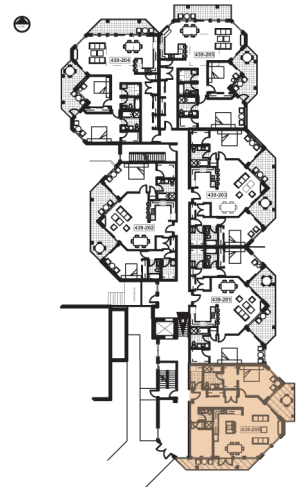

CAMBRIDGE MANOR

1 BEDROOM + DEN + 2 BATHROOMS
1,423 sq. ft. (approx.)

439-200 UPPER GROUND LEVEL (WITH 2 PATIOS)

UPPER GROUND LEVEL

Qualicum College Heights Presentation Centre:

427 College Road, Qualicum Beach, BC Canada V9K 1G4
John Cooper - 1.866.956.6228
Sean McIntock - 1.800.372.0304