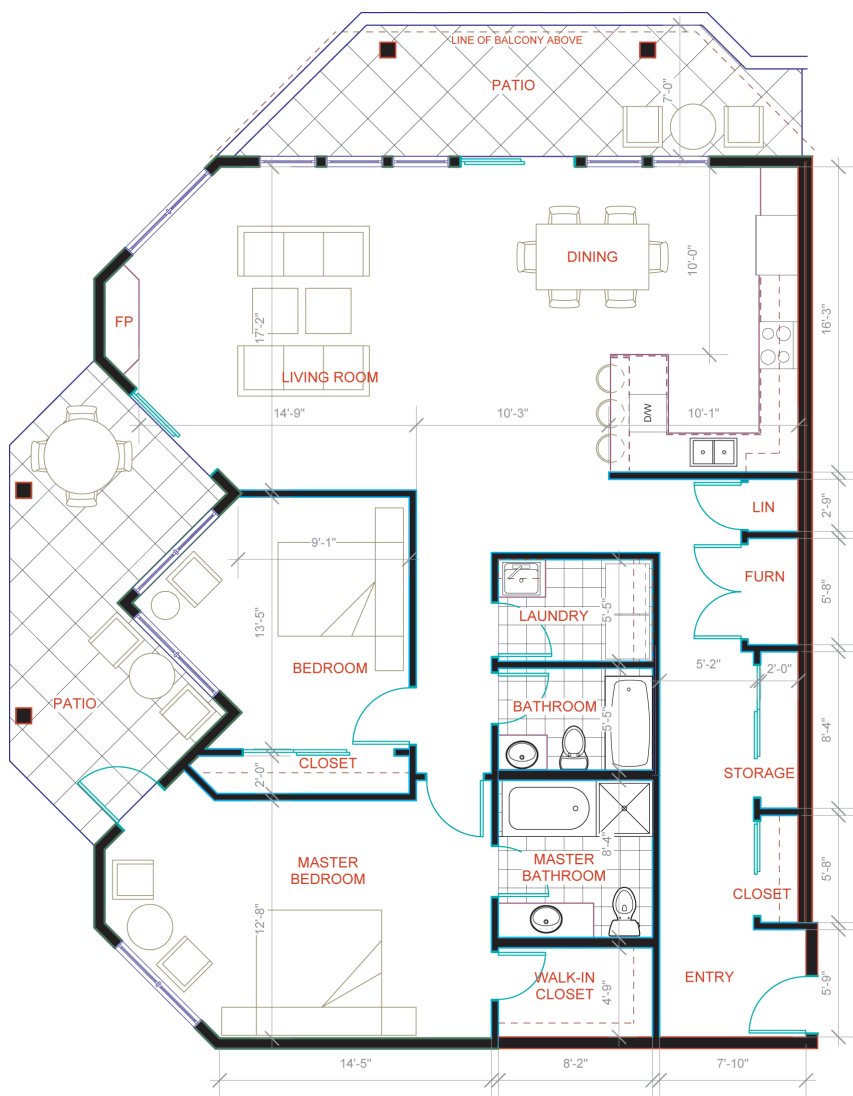

CAMBRIDGE MANOR

2 BEDROOMS + 2 BATHROOMS
1,571 sq. ft. (approx.)

439-104 LOWER GROUND LEVEL (WITH PATIO)
439-204 UPPER GROUND LEVEL (WITH BALCONY - SIMILAR)

LOWER GROUND LEVEL

UPPER GROUND LEVEL

Qualicum College Heights Presentation Centre: