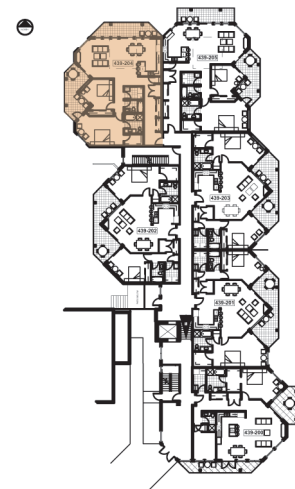

CAMBRIDGE MANOR

2 BEDROOMS + 2 BATHROOMS
1,571 sq. ft. (approx.)

439-104 LOWER GROUND LEVEL (WITH PATIO)
439-204 UPPER GROUND LEVEL (WITH BALCONY - SIMILAR)

LOWER GROUND LEVEL

UPPER GROUND LEVEL

Qualicum College Heights Presentation Centre: