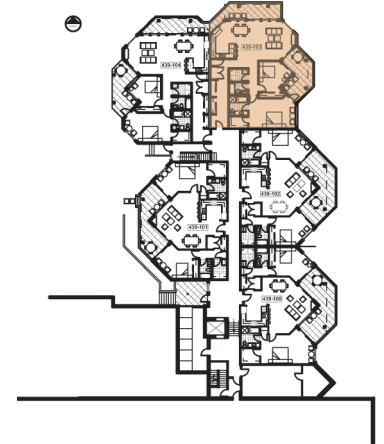

CAMBRIDGE MANOR

2 BEDROOMS + 2 BATHROOMS
1,573 sq. ft. (approx.)

439-103 LOWER GROUND LEVEL (WITH PATIO)
439-205 UPPER GROUND LEVEL (WITH BALCONY - SIMILAR)

LOWER GROUND LEVEL

UPPER GROUND LEVEL

Qualicum College Heights Presentation Centre: