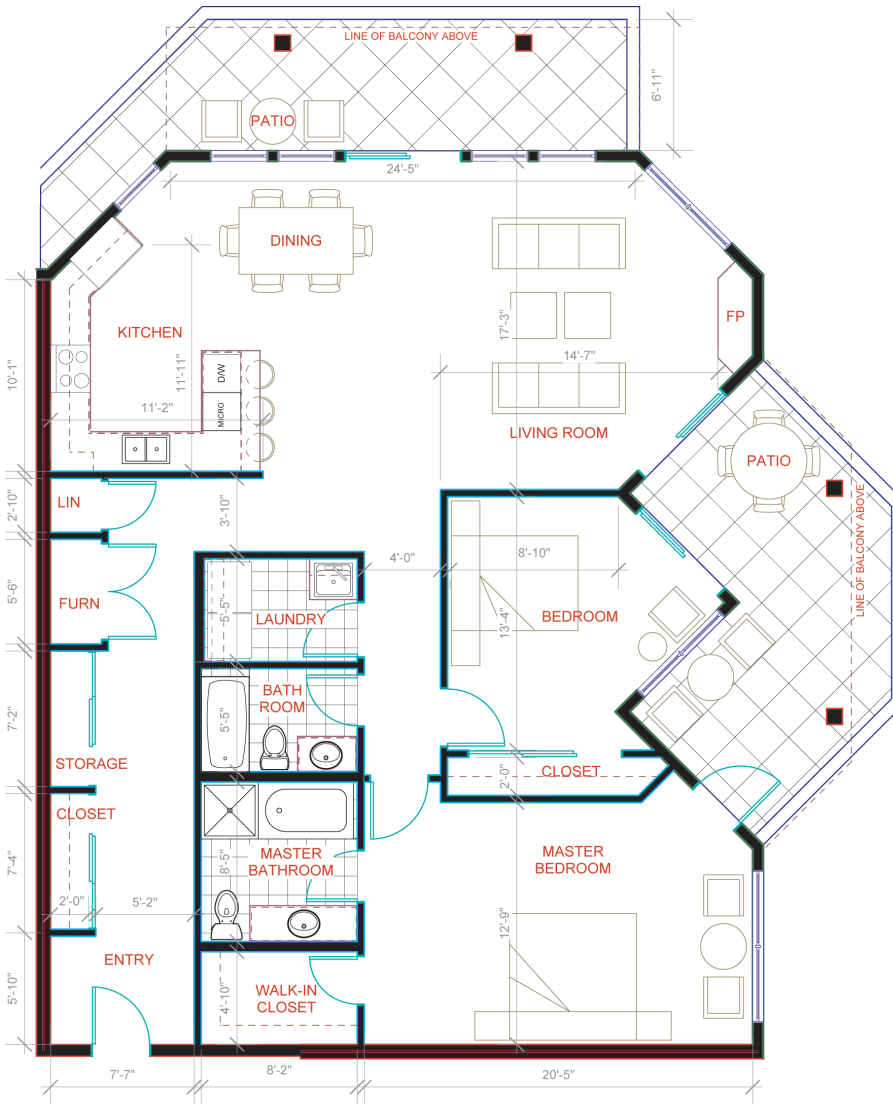

CAMBRIDGE MANOR

2 BEDROOMS + 2 BATHROOMS
1,573 sq. ft. (approx.)

439-103 LOWER GROUND LEVEL (WITH PATIO)
439-205 UPPER GROUND LEVEL (WITH BALCONY - SIMILAR)

LOWER GROUND LEVEL

UPPER GROUND LEVEL

Qualicum College Heights Presentation Centre: