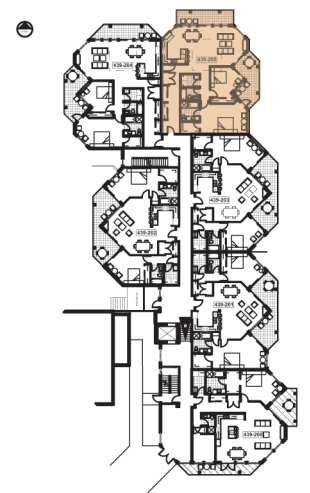

CAMBRIDGE MANOR

2 BEDROOMS + 2 BATHROOMS
1,573 sq. ft. (approx.)

439-103 LOWER GROUND LEVEL (WITH PATIO)
439-205 UPPER GROUND LEVEL (WITH BALCONY - SIMILAR)

LOWER GROUND LEVEL

UPPER GROUND LEVEL

Qualicum College Heights Presentation Centre: