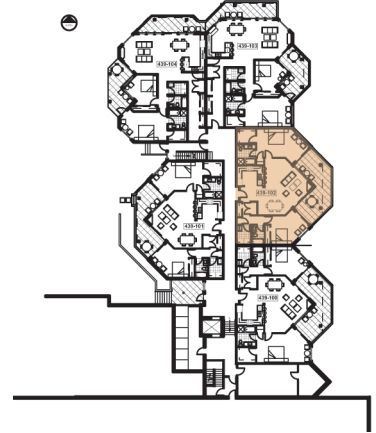

LOWER GROUND LEVEL

UPPER GROUND LEVEL