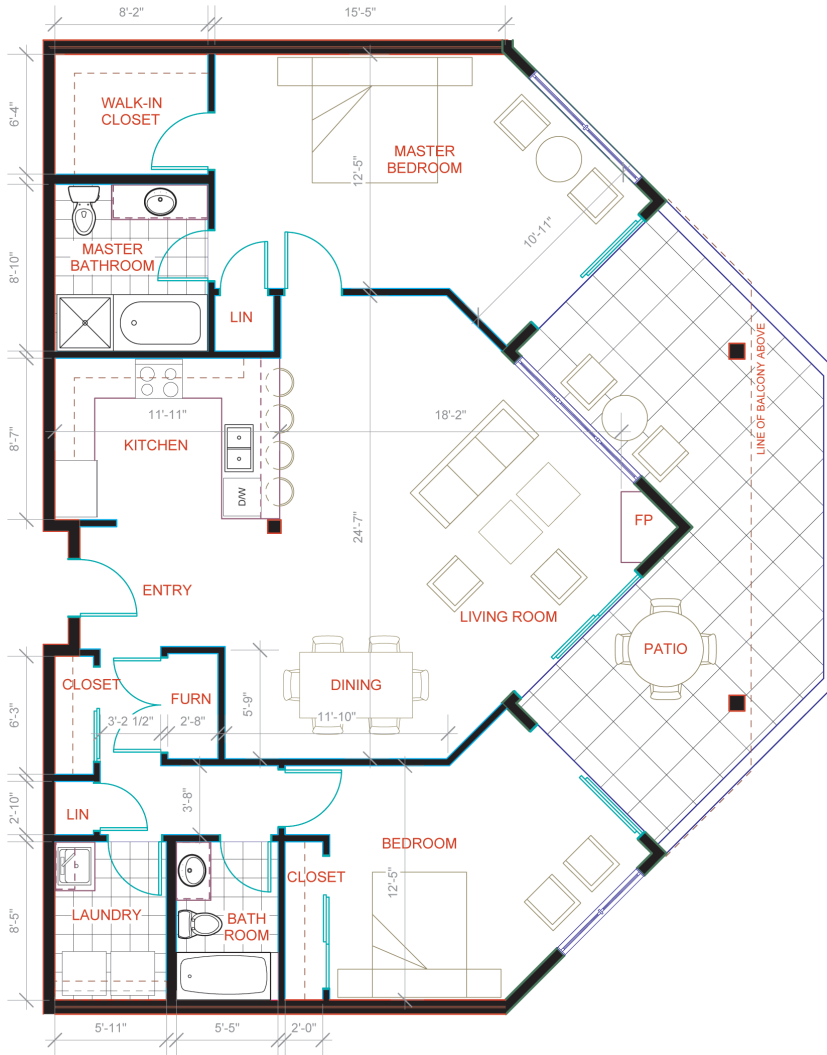

CAMBRIDGE MANOR

2 BEDROOMS + 2 BATHROOMS
1,398 sq. ft. (approx.)

439-102 LOWER GROUND LEVEL (WITH PATIO)
439-203 UPPER GROUND LEVEL (WITH BALCONY - SIMILAR)
439-303 SECOND LEVEL (WITH BALCONY - SIMILAR)