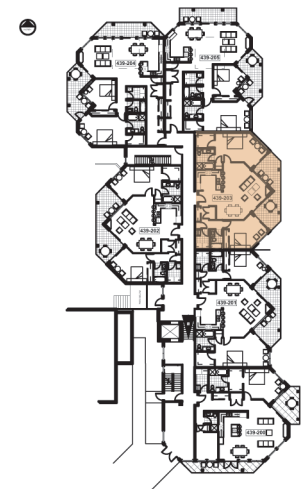

UPPER GROUND LEVEL

SECOND LEVEL