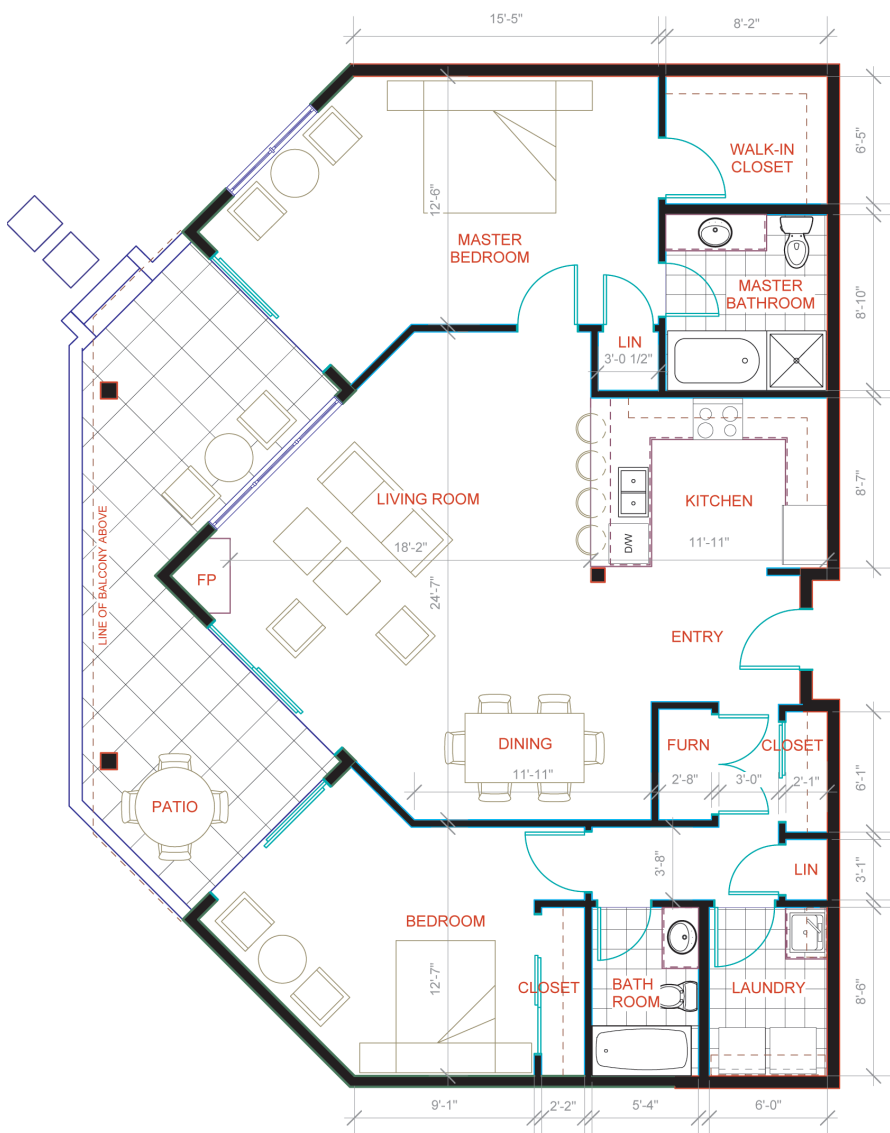

CAMBRIDGE MANOR

2 BEDROOMS + 2 BATHROOMS
1,401 sq. ft. (approx.)

439-101 LOWER GROUND LEVEL (WITH PATIO)
439-202 UPPER GROUND LEVEL (WITH BALCONY - SIMILAR)
439-302 SECOND LEVEL (WITH BALCONY - SIMILAR)