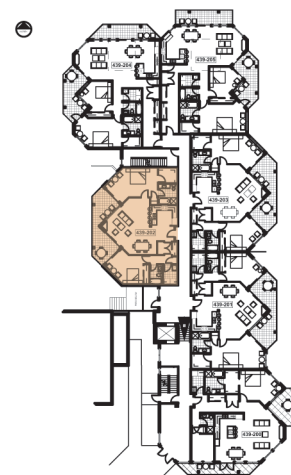

UPPER GROUND LEVEL

SECOND LEVEL