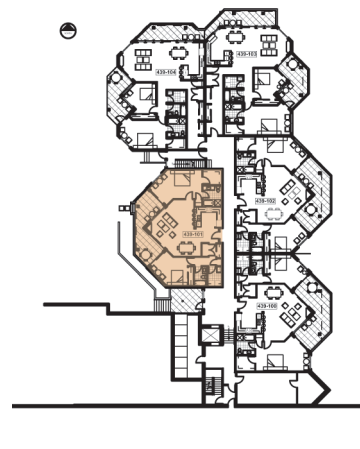

LOWER GROUND LEVEL

UPPER GROUND LEVEL