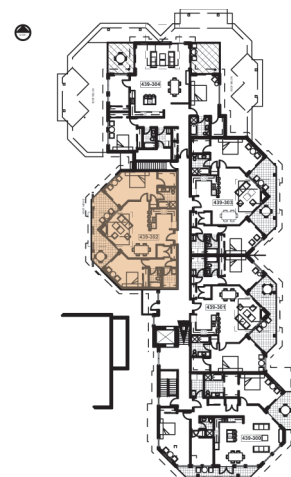

SECOND LEVEL

Qualicum College Heights Presentation Centre:

427 College Road, Qualicum Beach, BC Canada V9K 1G4
John Cooper - 1.866.956.6228
Sean McIntock - 1.800.372.0304