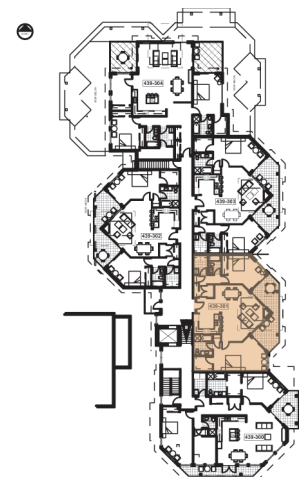

# CAMBRIDGE MANOR

2 BEDROOMS + 2 BATHROOMS  
1,436 sq. ft. (approx.)

439-100 LOWER GROUND LEVEL (WITH PATIO)  
439-201 UPPER GROUND LEVEL (WITH BALCONY - SIMILAR)  
439-301 SECOND LEVEL (WITH BALCONY - SIMILAR)

LOWER GROUND LEVEL

UPPER GROUND LEVEL

SECOND LEVEL