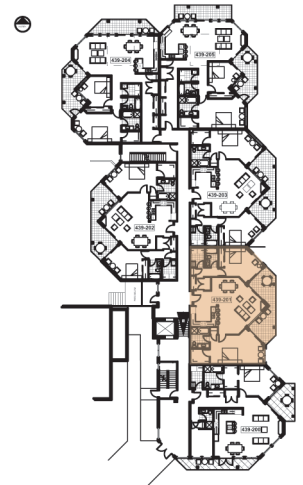

# CAMBRIDGE MANOR

2 BEDROOMS + 2 BATHROOMS  
1,436 sq. ft. (approx.)

439-100 LOWER GROUND LEVEL (WITH PATIO)  
439-201 UPPER GROUND LEVEL (WITH BALCONY - SIMILAR)  
439-301 SECOND LEVEL (WITH BALCONY - SIMILAR)

LOWER GROUND LEVEL

UPPER GROUND LEVEL

SECOND LEVEL