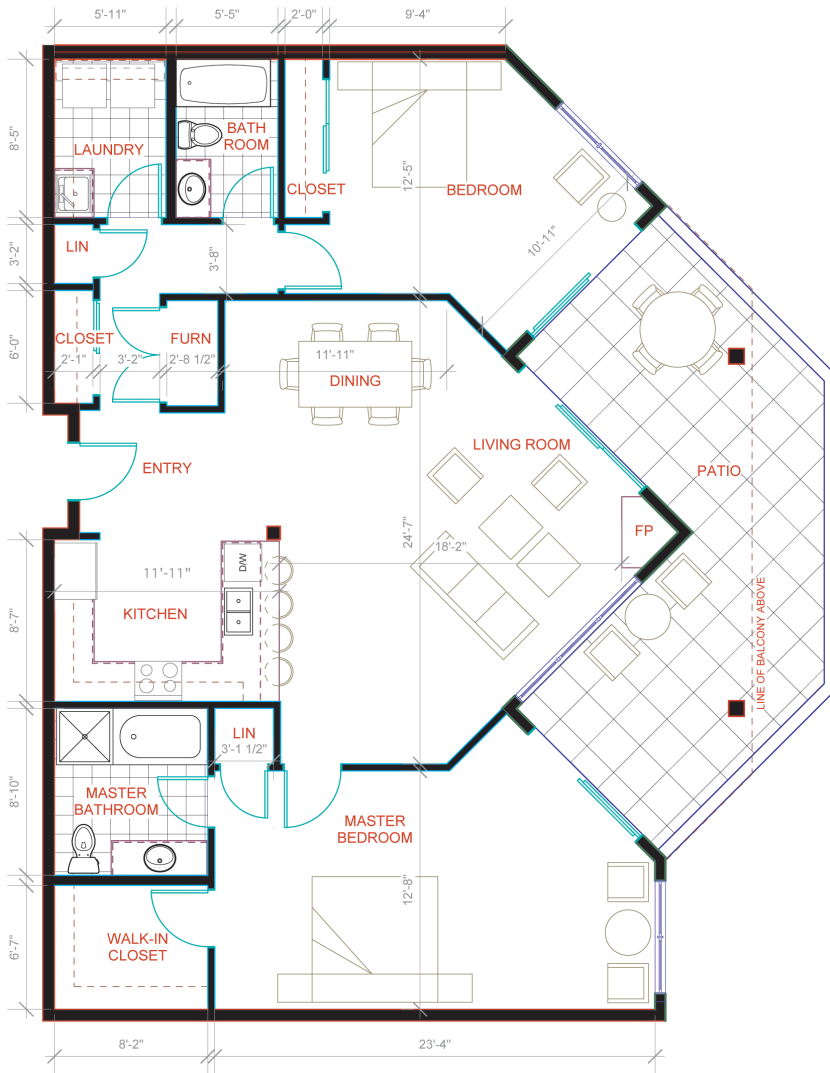

# CAMBRIDGE MANOR

2 BEDROOMS + 2 BATHROOMS  
1,436 sq. ft. (approx.)

439-100 LOWER GROUND LEVEL (WITH PATIO)  
439-201 UPPER GROUND LEVEL (WITH BALCONY - SIMILAR)  
439-301 SECOND LEVEL (WITH BALCONY - SIMILAR)

LOWER GROUND LEVEL

UPPER GROUND LEVEL

SECOND LEVEL