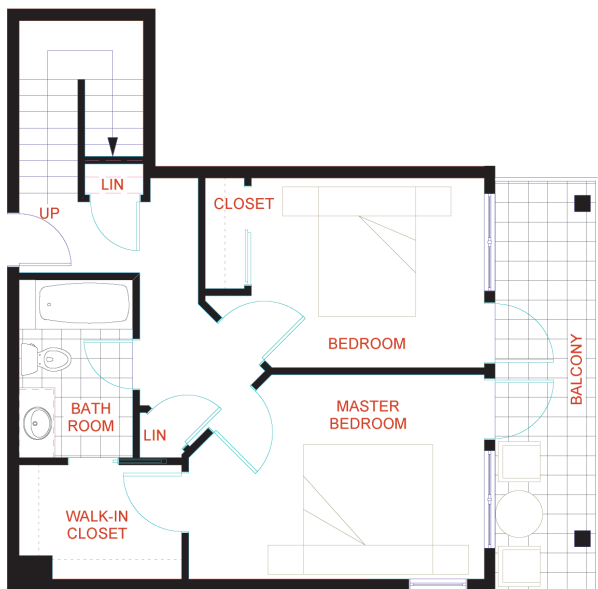

BERKSHIRE MANOR

2 BEDROOM + OFFICE/STORAGE + 1½ BATHROOMS
1,169 sq. ft. (approx.)

433-304 UPPER GROUND & SECOND LEVEL (WITH BALCONIES)

UPPER GROUND LEVEL

SECOND LEVEL

Qualicum College Heights Presentation Centre: