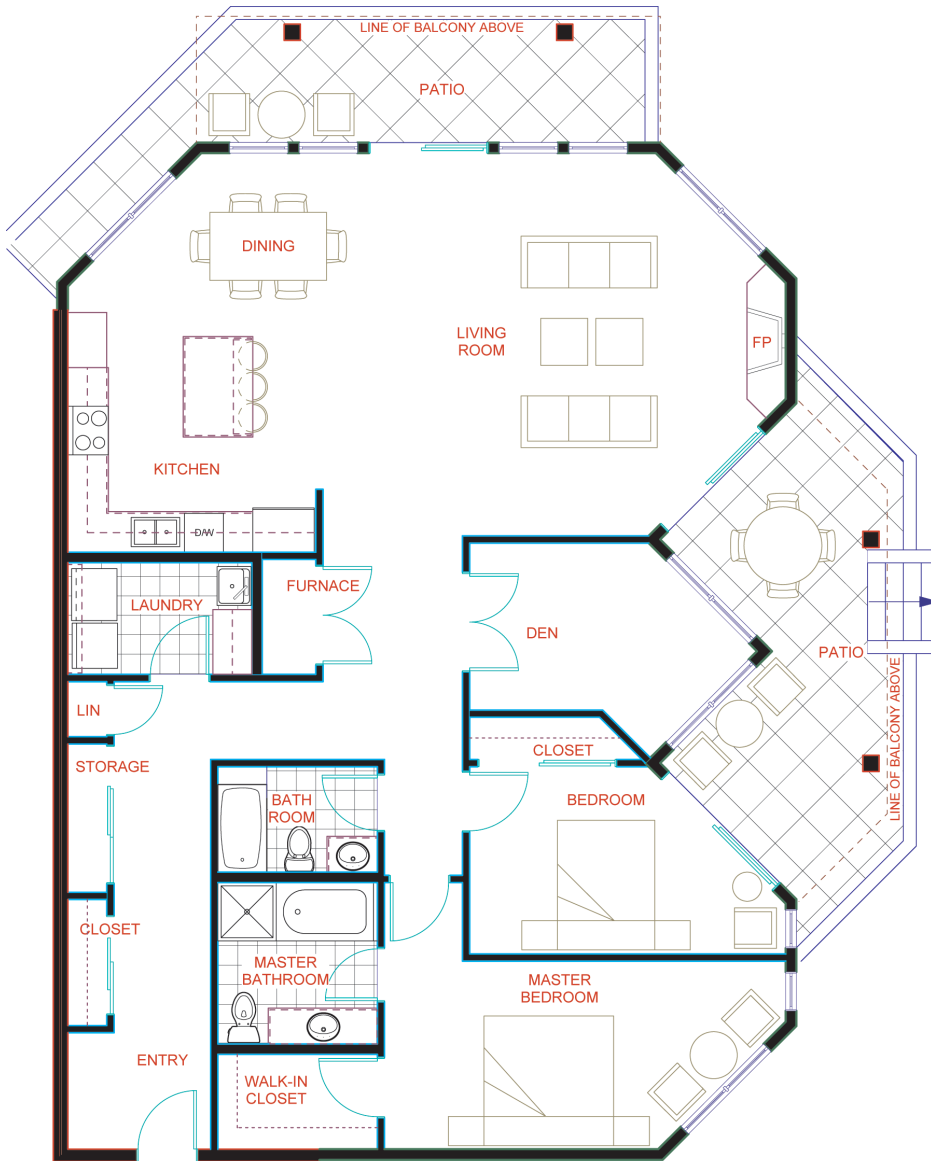

# BERKSHIRE MANOR

2 BEDROOMS + 2 BATHROOMS  
1,723 sq. ft. (approx.)

433-102 LOWER GROUND LEVEL (WITH 2 PATIOS)  
433-203 UPPER GROUND LEVEL (WITH 2 BALCONIES - SIMILAR)  
433-303 SECOND LEVEL (WITH 2 BALCONIES - SIMILAR)

LOWER GROUND LEVEL

UPPER GROUND LEVEL

SECOND LEVEL