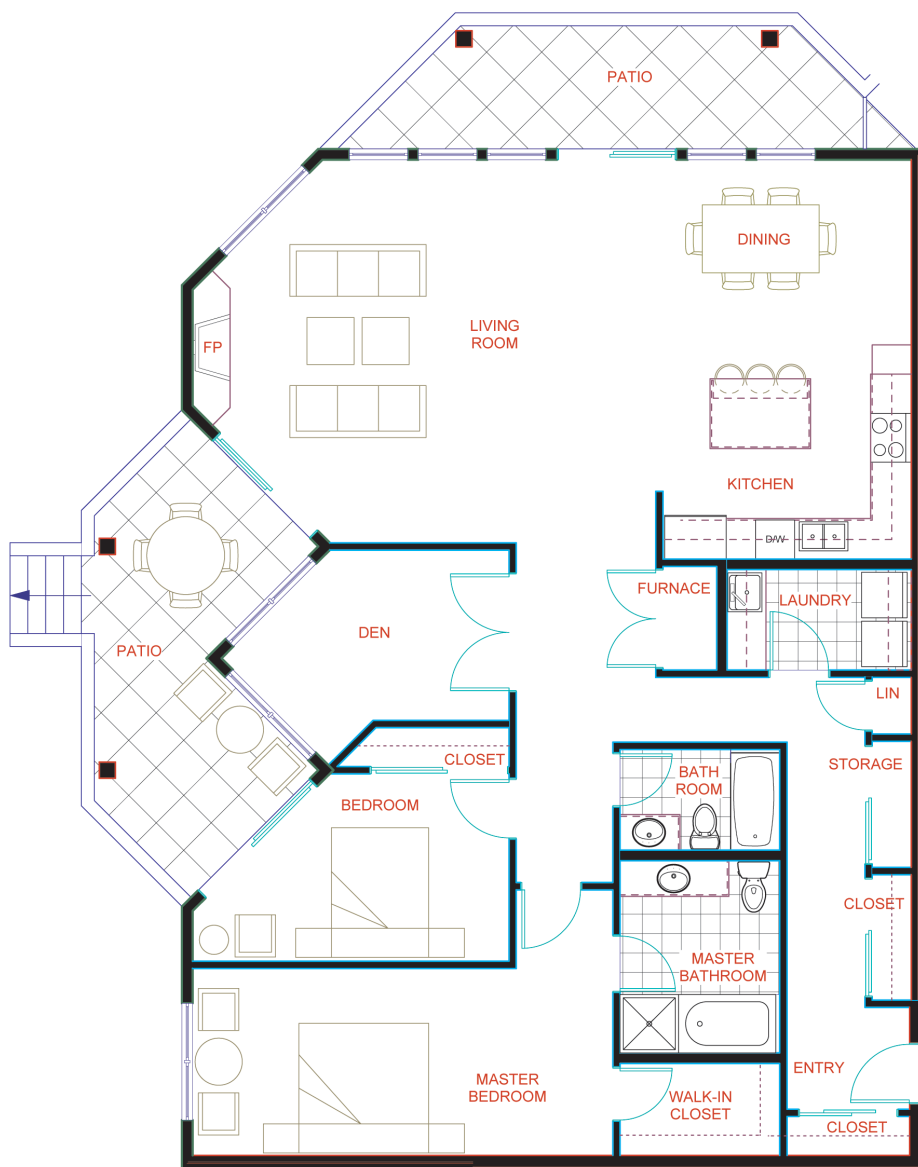

BERKSHIRE MANOR

2 BEDROOMS + DEN + 2 BATHROOMS
1,763 sq. ft. (approx.)

- 433-101 LOWER GROUND LEVEL (WITH PATIO)
- 433-202 UPPER GROUND LEVEL (WITH 2 BALCONIES - SIMILAR)
- 433-302 SECOND LEVEL (WITH 2 DECKS - SIMILAR)