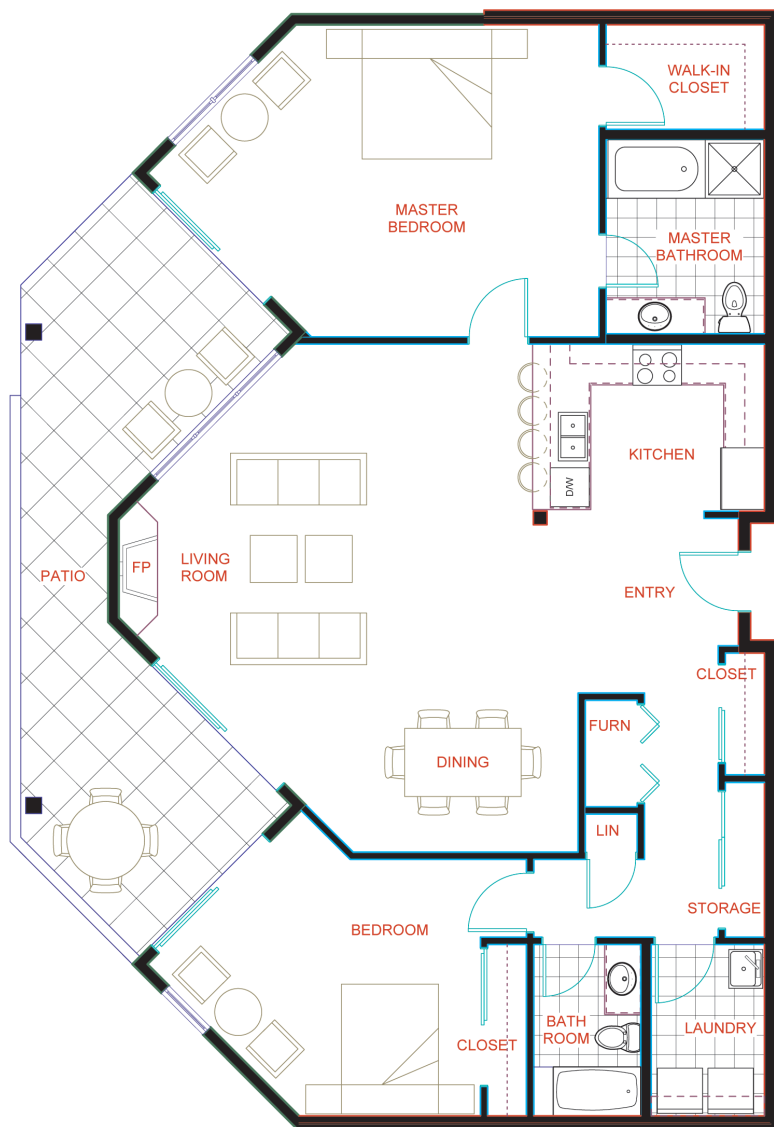

BERKSHIRE MANOR

2 BEDROOMS + 2 BATHROOMS
1,586 sq. ft. (approx.)

433-100 LOWER GROUND LEVEL (WITH PATIO)
433-201 UPPER GROUND LEVEL (WITH BALCONY - SIMILAR)
433-301 SECOND LEVEL (WITH BALCONY - SIMILAR)